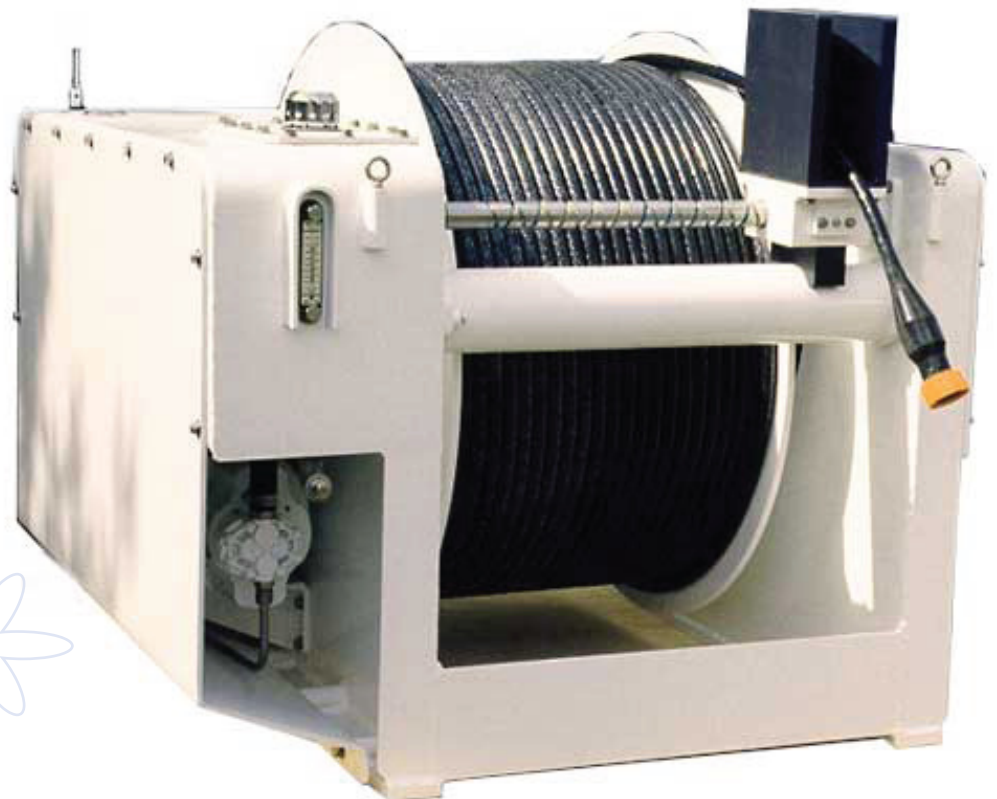

The SOSI Series STW-1000 Standard Tow Winches are designed for small towed body operations. These winches have a formed plate design and compact shape. Similarly, they contain cable guide sheaves in their levelwind assemblies that can be instrumented for measurement of cable parameters such as line tension and scope. They are highly portable, lightweight and easy to install on your vessel, or vessels of opportunity. Their high quality, rugged aluminum construction and epoxy finish provide long life even in the harshest of marine environments. Their simple, low-maintenance design and proven components insure dependable operation. The Series STW-1000 Standard Tow Winches can be acquired in a variety of drum widths with standard and optional features as listed below.

Thank you for reviewing the Series STW-1000 Standard Tow Winch. Please contact our helpful technical staff if you require assistance with this product. Our team of skilled engineers, designers and trained technicians are ready to assist you with product modifications and solutions to meet your most demanding requirements.

Be it an existing product or a customized package—our mission is to offer innovative engineering, design and quality manufacturing for our diverse and growing global customer base. Take action and make waves with SOSI today!